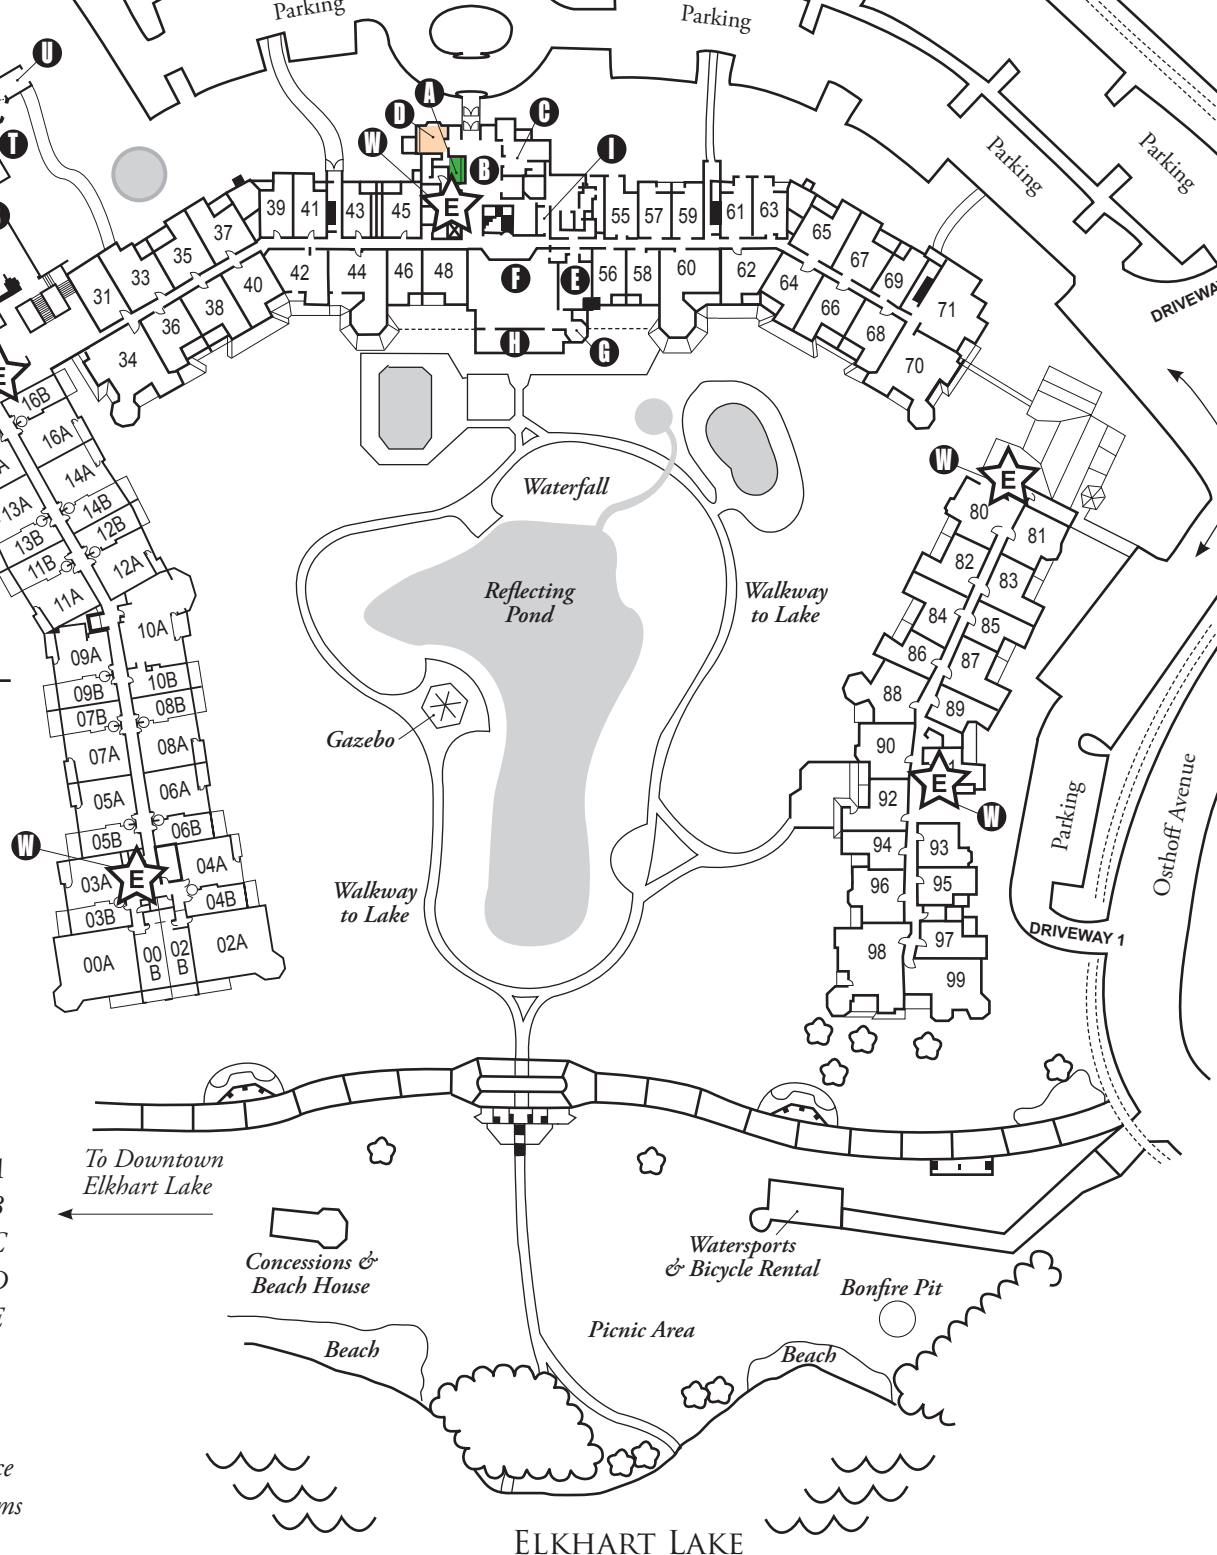

To Downtown Elkhart Lake

FIRST FLOOR

- A** Indoor Pool ●
- B** Whirlpool ●
- C** Outdoor Pools ●
- D** Arcade
- E** Main Fitness Center
- F** Otto's Restaurant ●
- G** Elkhart Lake Ballroom
- H** Lakeview Terrace
- I** Turtle Bay
- J** Sundeck
- K** Crystal Lake Ballroom
- L** Crystal Lake Patio
- M** Crystal Lake Terrace
- N** Elevators ☆
- O** Director's Room
- P** Activities Room ●
- Q** Fitness Room
- R** Whirlpool / Sauna
- S** L'ecole de la Maison ●
- Aspira Spa
- Lola's on the Lake

* Lower Level

THE
OSTHOFF
RESORT™

To Downtown Elkhart Lake

Main Entrance
DRIVEWAY 3

Osthoff Avenue

DRIVEWAY 4

Receiving Building

SECOND FLOOR

- A** Front Desk ●
- B** Lobby
- C** Gift Shop
- D** Real Estate Sales ●
- E** Board Room
- F** Elk Room
- G** Elk Room Study
- H** Elk Room Balcony
- I** Vending
- J** Villa Gottfried Room A
- K** Villa Gottfried Room B
- L** Villa Gottfried Parlor
- M** Palm Garden Ballroom A
- N** Palm Garden Ballroom B
- O** Palm Garden Ballroom C
- P** Palm Garden Ballroom D
- Q** Palm Garden Ballroom E
- R** Palm Garden Ballroom F
- S** Conference Center Foyers
- T** Conference Coat Check
- U** Conference Center Entrance
- V** Conference Center Restrooms
- W** Elevators ☆

ELKHART LAKE