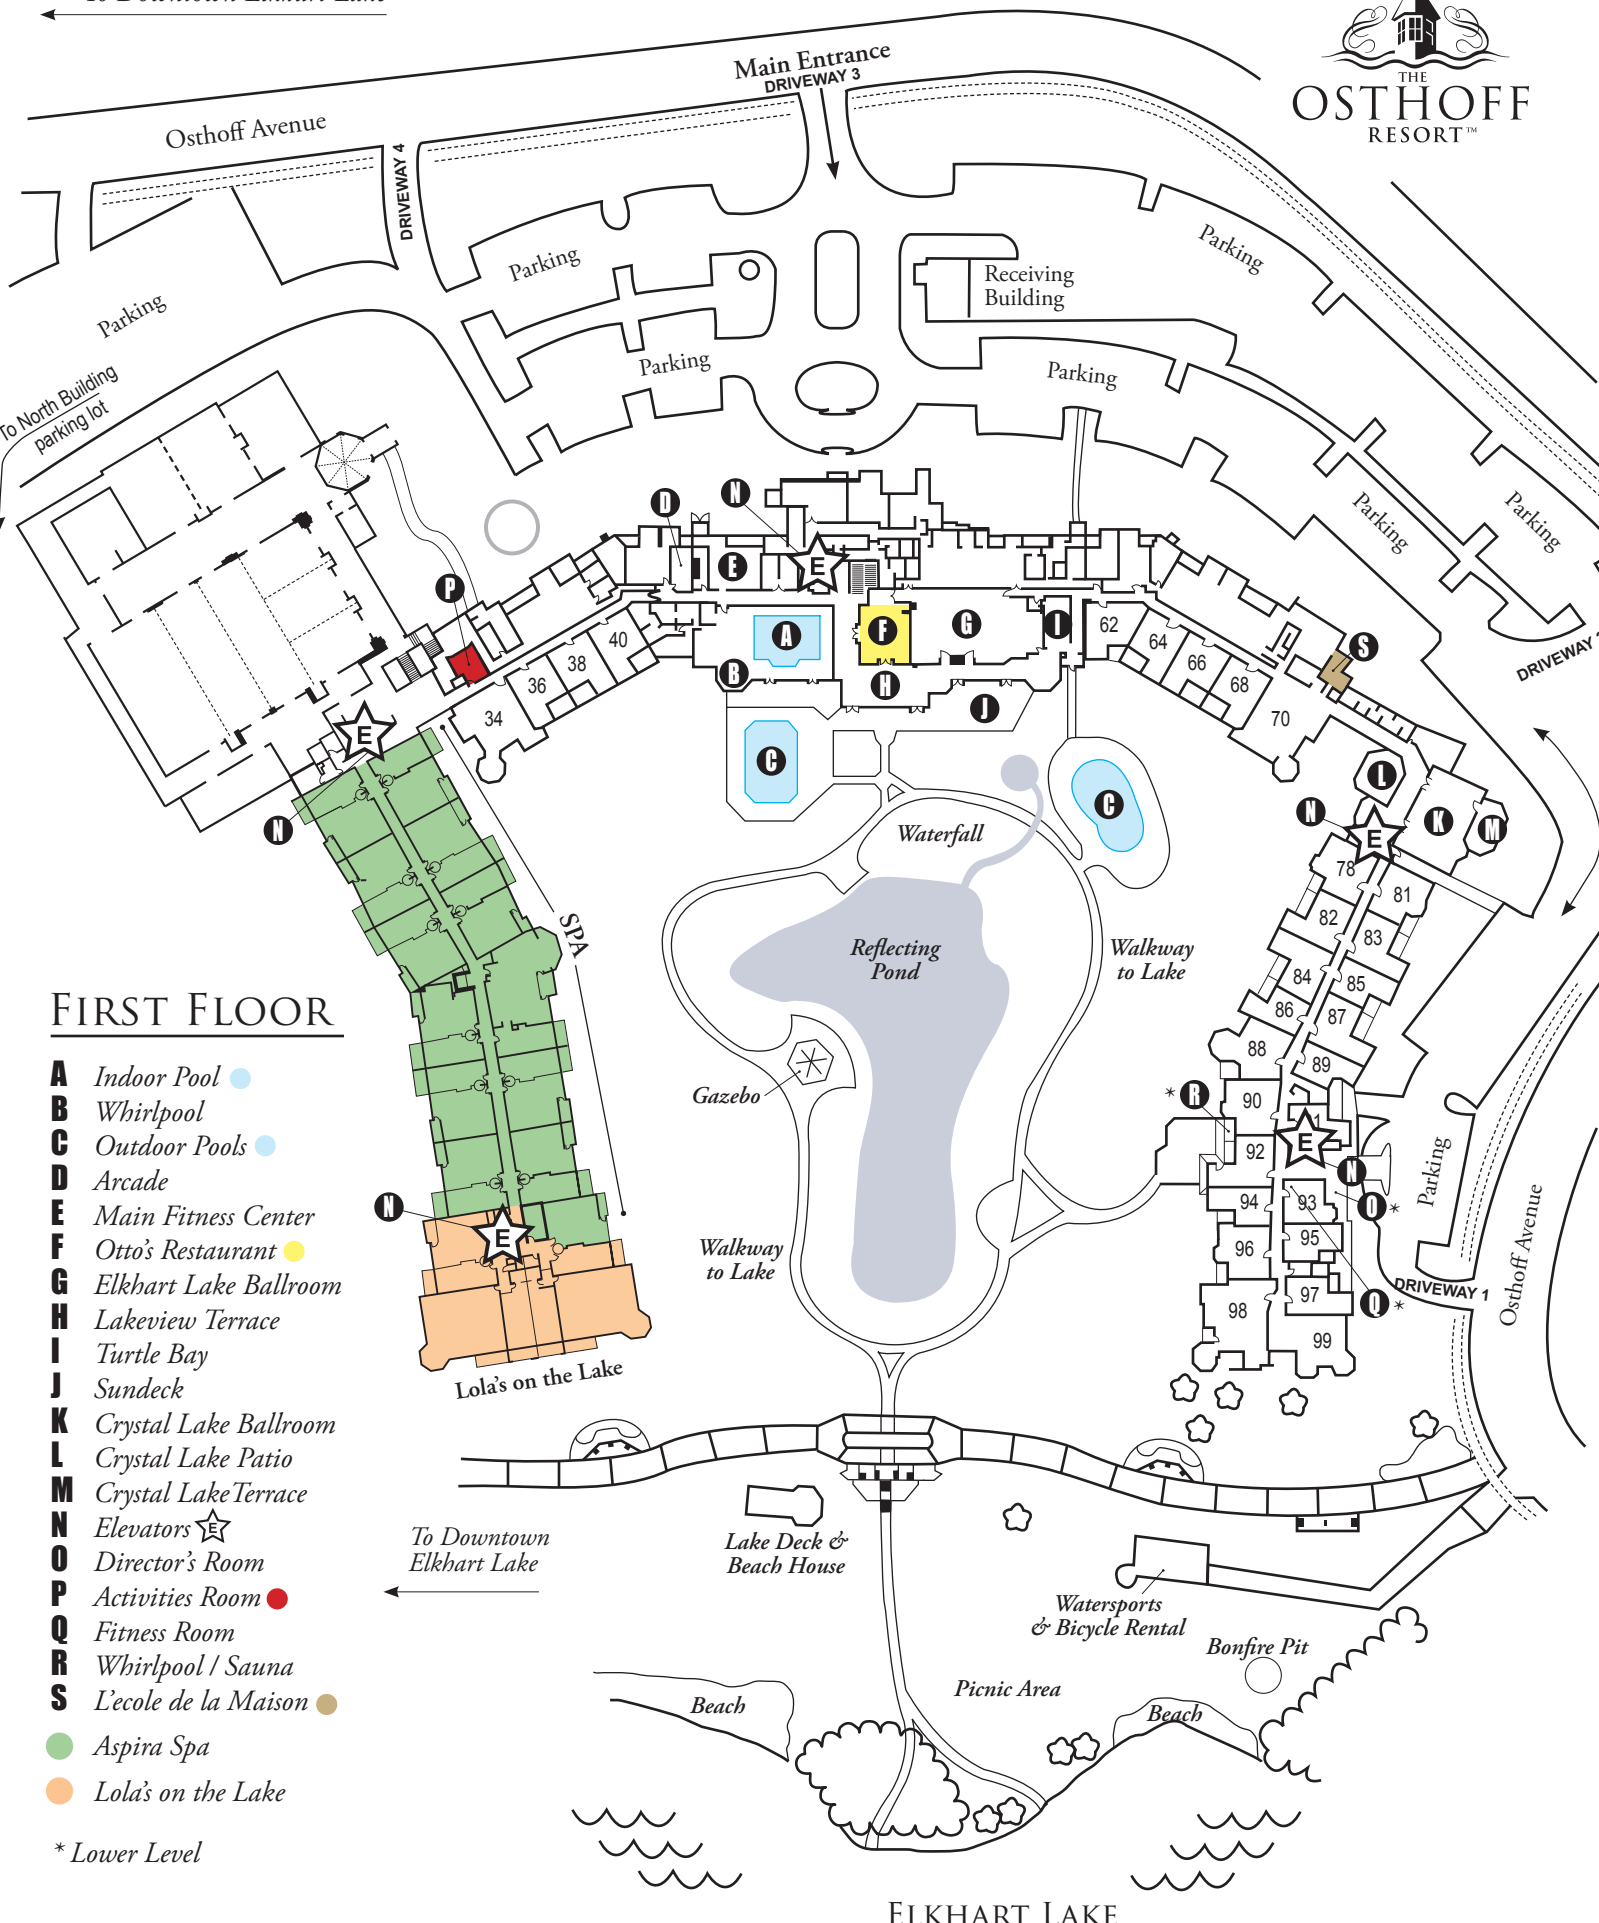

To Downtown Elkhart Lake

FIRST FLOOR

- A** Indoor Pool ●
- B** Whirlpool ●
- C** Outdoor Pools ●
- D** Arcade
- E** Main Fitness Center
- F** Otto's Restaurant ●
- G** Elkhart Lake Ballroom
- H** Lakeview Terrace
- I** Turtle Bay
- J** Sundeck
- K** Crystal Lake Ballroom
- L** Crystal Lake Patio
- M** Crystal Lake Terrace
- N** Elevators ☆
- O** Director's Room
- P** Activities Room ●
- Q** Fitness Room
- R** Whirlpool / Sauna
- S** L'ecole de la Maison ●
- Aspira Spa
- Lola's on the Lake

* Lower Level

THE
OSTHOFF
RESORT™

To Downtown Elkhart Lake

Main Entrance
DRIVEWAY 3

Osthoff Avenue

DRIVEWAY 4

Receiving Building

SECOND FLOOR

- A** Front Desk ●
- B** Lobby
- C** Gift Shop
- D** Real Estate Sales ●
- E** Board Room
- F** Elk Room
- G** Elk Room Study
- H** Elk Room Balcony
- I** Vending
- J** Villa Gottfried Room A
- K** Villa Gottfried Room B
- L** Villa Gottfried Parlor
- M** Palm Garden Ballroom A
- N** Palm Garden Ballroom B
- O** Palm Garden Ballroom C
- P** Palm Garden Ballroom D
- Q** Palm Garden Ballroom E
- R** Palm Garden Ballroom F
- S** Conference Center Foyers
- T** Conference Coat Check
- U** Conference Center Entrance
- V** Conference Center Restrooms
- W** Elevators ☆

ELKHART LAKE