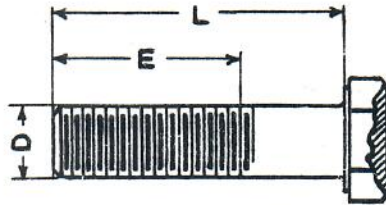

UNIFIED THREADS—continued

HEXAGON HEAD BOLTS—U.N.F.

Material: B.S. Code symbol R
(45/55 tons tensile)

ALL DIMENSIONS
ARE IN INCHES

STR 1783

DIMENSIONAL DATA

| | | | | | | | | | | |
|---|----------------------------|-----|------|-----|-------|-------|-------|-------|-----|-------|
| D | Nominal size | 1/4 | 5/16 | 3/8 | 7/16 | 1/2 | 5/8 | 3/4 | 7/8 | 1 |
| E | Length of thread | 3/4 | 7/8 | 1 | 1 1/8 | 1 1/4 | 1 1/2 | 1 3/4 | 2 | 2 1/4 |
| | Threads per inch | 28 | 24 | 24 | 20 | 20 | 18 | 16 | 14 | 12 |