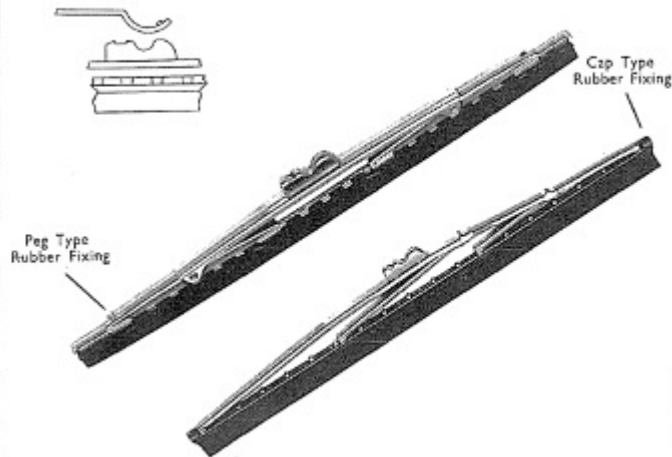

WRIST ACTION (RAINBOW) TYPE

Length	Part No.	Finish	Type of Rubber
8"	737910	Chrome	Moulded
9"	738724	Chrome	Moulded
10"	54710656	Chrome	Moulded
10"	54711614	Chrome	Moulded
11"	737897	Chrome	Moulded
11"	54711280	Chrome	Moulded

DETAILED PARTS

	737897	737910	738724
Rubber, with backing plate	737918	737919	738736
Cap, rubber retaining	737916	—	—
Peg	—	737675	737675
	54710656	54711280	54711614
Rubber, with backing plate	54711103	54711780	54713149
Cap, rubber retaining	—	737916	737916
Peg	54710968	—	—