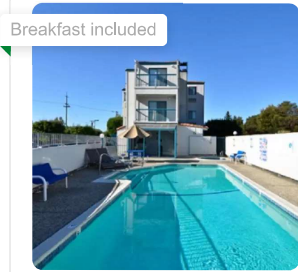

America's Best Value Inn of Novato

Review score 6.9
589 reviews

Novato · [Show on map](#) · 8.8 miles from Petaluma

Two queens room
2 queen beds
Breakfast included

4 nights, 2 adults

$545

Only 3 rooms left at this price on our site

[See availability](#)