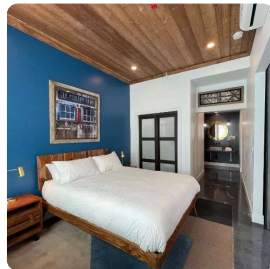

Petaluma Warehouse Lofts unit E

Exceptional 9.6
5 reviews

[Petaluma](#) · [Show on map](#) · 0.5 miles from center

New to Booking.com

Two-Bedroom Apartment

Entire apartment • 2 bedrooms • 1 bathroom • 1,001.1feet²
2 beds (1 twin, 1 queen)

4 nights, 2 adults
$938

Free cancellation

Only 1 left at this price on our site

[See availability](#)