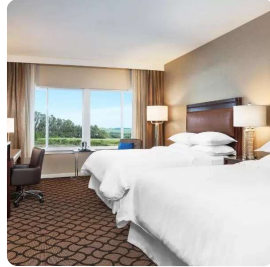

Hotel Petaluma, Tapestry Collection by Hilton

Excellent 8.6
717 reviews

[Petaluma](#) · [Show on map](#) · 0.4 miles from center

Queen Room with Two Queen Beds
2 queen beds

4 nights, 2 adults
\$814

[See availability](#)