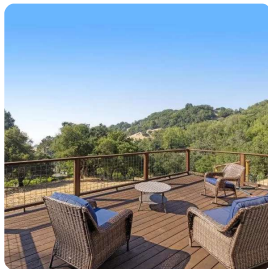

Penngrove Escape

Penngrove · [Show on map](#) · 8.4 miles from Petaluma

Three-Bedroom House
Entire vacation home • 3 bedrooms • 2 bathrooms • 1 kitchen •
2,055.9feet²
3 queen beds
 Free cancellation

4 nights, 2 adults
$1,741

[See availability](#)

Breakfast included