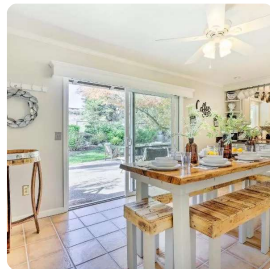

Modern California House with Private Hot Tub

Petaluma · [Show on map](#) · 5 miles from center

Holiday Home

Entire vacation home • 3 bedrooms • 2 living rooms • 2 bathrooms • 1 kitchen • 1,625.4feet²

3 queen beds

4 nights, 2 adults

$2,912

See availability

ⓘ **Properties around Petaluma** These properties match your search but are outside Petaluma.